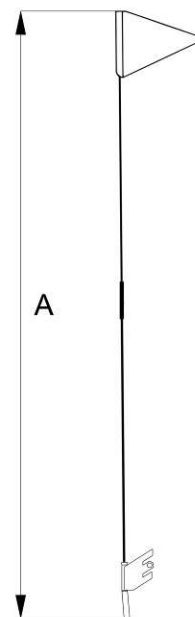

www.bergtoys.com

Buddy Flag

16.99.42.00

Sizes	A: 160 cm		
Box weight: 0.25 kg	Box dimension: 100x20x20 cm	Quantity per pallet:	
EAN-code:	8715839042139		

Buddy Flag

Do you wish to attract even more attention with your BERG Buddy go-kart?
With the flag from the new accessory line for the BERG Buddy go-karts, you certainly draw attention.
Everyone will see you coming!